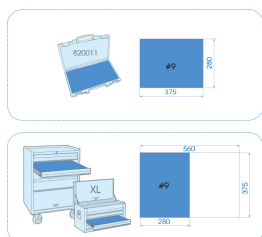

4532MRE10

M Dopsleutelset 1/2" 6-kantig metrisch en accessoires - 32 dlg

Gewicht (kg) : 6.34
 Lege koffer : 820011K (422 x 372 x 92 mm)

■ EVA #9 (375x280mm)

|  | | Series | Content |
|---|--|--|--|
|  |  |  1/2" | 4335M 8, 9, 10, 11, 12, 13, 14, 15, 16, 17, 18, 19, 20, 21, 22, 23, 24 |
|  |  |  1/2" | 4235M 10, 13, 16, 17, 18, 19, 21, 22, 24 |
|  |  1/2" | 4773GS | 477310GS |
|  |  1/2" | 4791 | 4791 |
|  |  1/2" | 4572 | 457212 (300 mm) |
|  |  1/2" | 4251 | 425105 (125 mm), 425110 (250 mm) |
|  |  1/2" | 4453F | 445315F (375 mm) |
|  | | 820011K | 820011K |