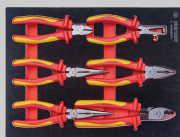

934086MRVD

M VDE EVAWAVE gereedschapsset voor gereedschapswagen - 86 stuks

Gewicht (kg) : 10.34

940606GPV

6116A

611607A

6146A

614608A

6216A

621606A

6318A

631808A

6336A

633608A

6716A

671606A

930612MRV

1471

PH0x75, PH1x100, PH2x100, PH3x150

				
			1472	3x75, 4x100, 3.5x100, 5.5x125, 6.5x150, 8x175
			1474	1x125, 2x150
				
955VE01MRV				
			2035VE	H3, H4, H5, H6
			2221VE	4, 6
			2335VE	5, 6, 7, 8, 9, 10, 11, 12, 13, 14
			3025VE	H8 , H10
			3221VE	6, 10
			3235VE	8, 10, 12, 14
			3335VE	10, 11, 12, 13, 14, 15, 16, 17, 18, 19
			2178VE	2178VE05
			2771VE	2771VE55
			3178VE	3178VE08
			3771VE	3771VE08
				
912FVE15MRV				
			10F0VE	7, 8, 9, 10, 11, 12, 13, 14, 16, 17, 18, 19, 21, 22, 24
				