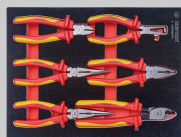

934086MRVD

M VDE EVAWAVE gereedschapsset voor gereedschapswagen - 86 stuks

Gewicht (kg) : 10.34

940606GPV

6116A

611607A

6146A

614608A

6216A

621606A

6318A

631808A

6336A

633608A

6716A

671606A

930612MRV

1471

PH0x75, PH1x100, PH2x100, PH3x150

				
			1472	3x75, 4x100, 3.5x100, 5.5x125, 6.5x150, 8x175
			1474	1x125, 2x150
				
955VE01MRV				
			2035VE	H3, H4, H5, H6
			2221VE	4, 6
			2335VE	5, 6, 7, 8, 9, 10, 11, 12, 13, 14
			3025VE	H8 , H10
			3221VE	6, 10
			3235VE	8, 10, 12, 14
			3335VE	10, 11, 12, 13, 14, 15, 16, 17, 18, 19
			2178VE	2178VE05
			2771VE	2771VE55
			3178VE	3178VE08
			3771VE	3771VE08
				
912FVE15MRV				
			10F0VE	7, 8, 9, 10, 11, 12, 13, 14, 16, 17, 18, 19, 21, 22, 24
				