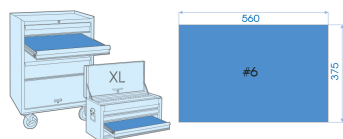

## 944803MPV

**M** Assortiment EVAWAVE met Slagdopsleutels, Momentsleutel, accessoires 1/2" en spuitpistool - 41 dlg

Gewicht (kg) : 9.5

■ #6 (560 x 375mm)

	Series	Content
	 4260P	75, 125 mm
	  4435M	10, 11, 12, 13, 14, 15, 16, 17, 18, 19, 21, 22, 24 mm
	  4535M	10, 11, 12, 13, 14, 15, 16, 17, 18, 19, 21, 22, 24, 27, 30, 32 mm
	 4945M	17, 19, 21 mm
	SY211M*	SY211M*
	3341171	3341171
	 33481095	33481095
	 34_23_A	344231A