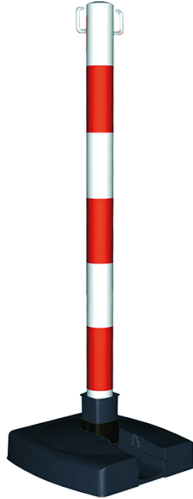

S115SPPR

Pole on base for plastic markup chains

- Designed for exterior demarcation.
- Locking device allows to block the post in two different positions.
- Fold-down system saves up to 70% of storage space.
- 1 weighted base and 1 ready to use base.
- Colour : red and white.

	Hoogte (mm)	ø van paal (mm)	Basismgewicht (kg)	Afmetingen basis (mm)	Gewicht (kg)
S115SPPR	900	50	4	280 x 280 x 70	5.13