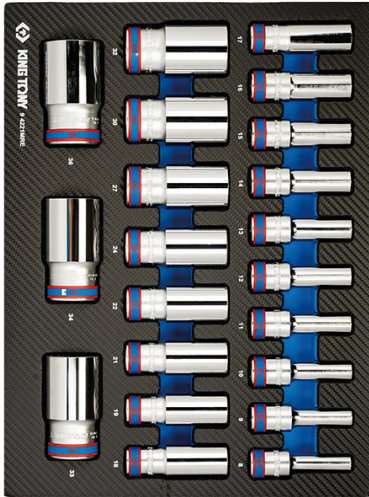

94221MRE

M EVAWAVE inlegtray met lange dopsleutels 1/2", metrisch, 21 stuks

Gewicht (kg) : 3.92

■ #9 (280 x 375 mm)

	Series	Content
		
	4230M	8, 9, 10, 11, 12, 13, 14, 15, 16, 17, 18, 19, 21, 22, 24, 27, 30, 32, 33, 34, 36