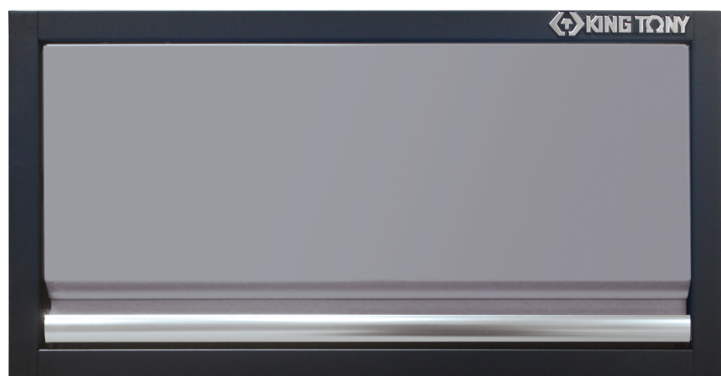

87D1101AKG

Overhead cupboard

- Upward opening with jacks
- Grey front, glossy finish
- Black cabinet, matte finish

87D1101AKG

Dimensões L x P x H (mm)

680 x 280 x 350

Cor