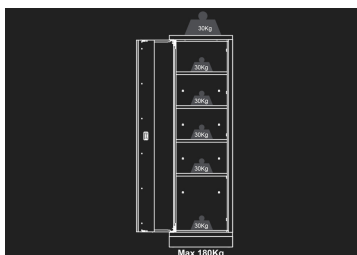

87D1102AKB

Workshop cupboard, 1 door

-
-
-
- Blue front, gloss finish
- Black casing, matte finish

Dimensões L x P x H (mm)

Cor

87D1102AKB

600 x 460 x 2000