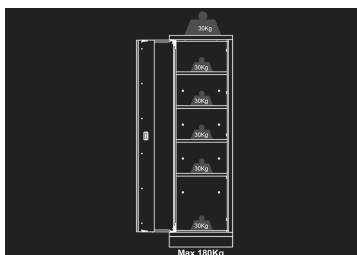

87D11AKBB

Workshop cupboard, 1 door

-
-
-
- Blue front, gloss finish
- Black casing, matte finish

Dimensões L x P x H (mm)

Cor

87D11AKBB

600 x 460 x 2000