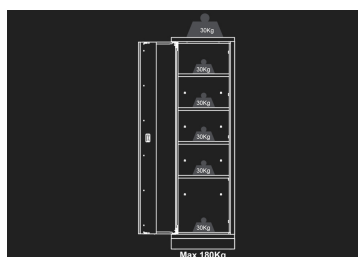

87D1102AKG

Workshop cupboard, 1 door

-
-
-
- Grey front, gloss finish
- Black casing, matte finish

Dimensões L x P x H (mm)

Cor

87D1102AKG

600 x 460 x 2000