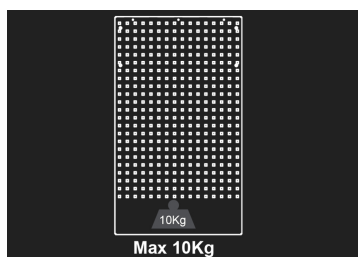

## 87D1106AKB

### Perforated panel

- Blue front, gloss finish

Dimensões L x P x H (mm)

Cor

Peso (kg)

87D1106AKB

615 x 25 x 1052

5.3