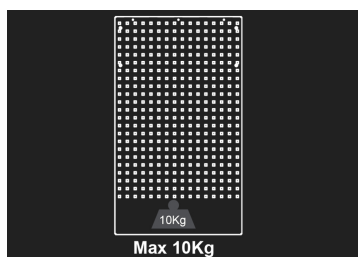

87D11AKBF

Perforated panel

- Blue front, gloss finish

Dimensões L x P x H (mm)

Cor

Peso (kg)

87D11AKBF

615 x 25 x 1052