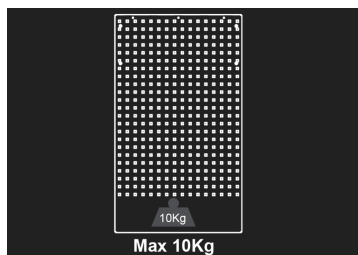

87D1106AKG

Perforated panel

- Grey front, gloss finish

Dimensões L x P x H (mm)

Cor

Peso (kg)

87D1106AKG

615 x 25 x 1052