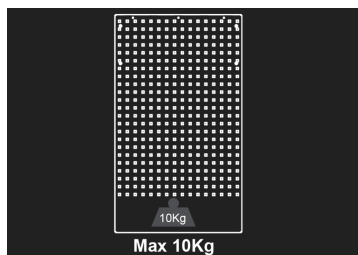

## 87D1116AKG

### Perforated panel

- Grey front, gloss finish

Dimensões L x P x H (mm)

Cor

Peso (kg)

87D1116AKG

6.9