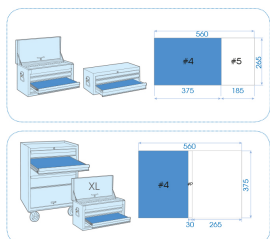

991024MR50

M XZN®, RIBE and 6 point hex wrench and screwdriver socket set - 24 pcs

Dimensões C x l (mm) : 265x375

Peso (kg) : 2.2

■ #4

		Series		Content
		3/8"	3039	M7 - M8 - M9
		1/2"	4025	6 - 7 - 8 - 10 - 12
		1/2"	4036	M8 - M10 - M12 - M14
		1/2"	4049	M10 - M12 - M13
		3/8" 1/2"	4813	4813