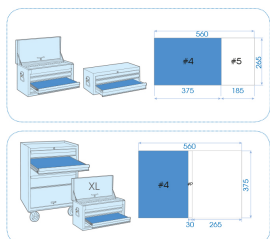

991024MR50

M XZN®, RIBE and 6 point hex wrench and screwdriver socket set - 24 pcs

Dimensões C x l (mm) : 265x375

Peso (kg) : 2.2

■ #4

		Series		Content
		3/8"	3039	M7, M8, M9
		1/2"	4025	H6, H7, H8, H10, H12
		1/2"	4036	M8, M10, M12, M14
		1/2"	4049	M10, M12, M13
		3/8" 1/2"	4813	1/2"F x 3/8"M