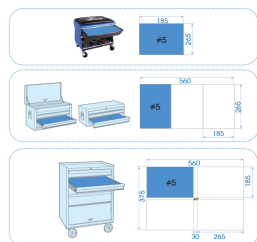

## 991026PR

**M** TORX® and RESISTORX® wrench, TORX® socket and TORX® screwdriver socket set - 26 pcs

Dimensões C x l (mm) : 185x265

Peso (kg) : 1.3

■ #5

		Series		Content
			4023	T30, T40, T45, T50, T55
			4375M	E10, E12, E14, E16, E18
			1143R	T10, T15, T20, T25, T27, T30, T40, T45, T50
			1147R	T10H, T15H, T20H, T25H, T27H, T30H, T40H