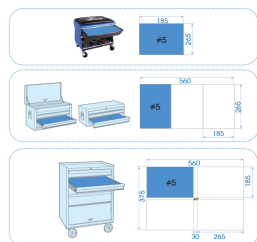

991026PR

M TORX® and RESISTORX® wrench, TORX® socket and TORX® screwdriver socket set - 26 pcs

Dimensões C x l (mm) : 185x265

Peso (kg) : 1.3

■ #5

		Series		Content
		1/2"	4023	T30, T40, T45, T50, T55
		1/2"	4375M	E10, E12, E14, E16, E18
			1143R	T10, T15, T20, T25, T27, T30, T40, T45, T50
			1147R	T10H, T15H, T20H, T25H, T27H, T30H, T40H