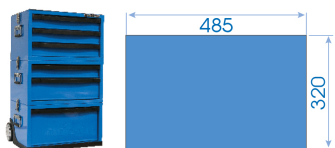

975560MRE

M EVAWAVE set with 1/4" and 1/2" sockets and accessories - 60 pcs

		Series	Content
		1/2"	4335M 10, 11, 12, 13, 14, 15, 16, 17, 18, 19, 21, 22, 23, 24, 27, 30, 32
		1/2"	4375M E8, E10, E12, E14, E16, E18, E20, E22, E24
		1/2"	4235M 8, 9, 10, 11, 12, 13, 14, 15, 16, 17, 18, 19
		1/4"	2335M 5.5, 6, 7, 8, 9, 10, 11, 12, 13, 14
	1/4"	2755G	275555G
	1/2"	4755G	475510G
	1/4"	2178DF	2178DF
	1/4"	2223	222302, 222304