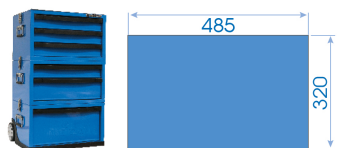

975560MRE

M EVAWAVE set with 1/4" and 1/2" sockets and accessories - 60 pcs

		Series	Content
		1/2"	4335M 10, 11, 12, 13, 14, 15, 16, 17, 18, 19, 21, 22, 23, 24, 27, 30, 32
		1/2"	4375M E8, E10, E12, E14, E16, E18, E20, E22, E24
		1/2"	4235M 8, 9, 10, 11, 12, 13, 14, 15, 16, 17, 18, 19
		1/4"	2335M 5.5, 6, 7, 8, 9, 10, 11, 12, 13, 14
	1/4"	2755G	275555G
	1/2"	4755G	475510G
	1/4"	2178DF	2178DF
	1/4"	2223	222302, 222304