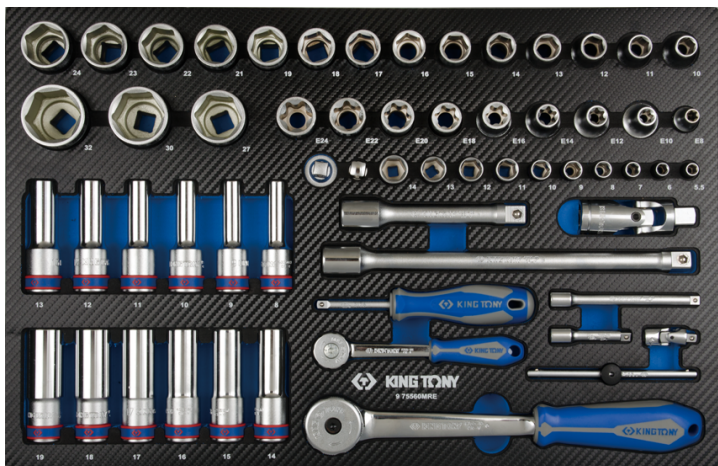

975560MRE

M EVAWAVE set with 1/4" and 1/2" sockets and accessories - 60 pcs

		Series	Content
		1/2"	4335M 10, 11, 12, 13, 14, 15, 16, 17, 18, 19, 21, 22, 23, 24, 27, 30, 32
		1/2"	4375M E8, E10, E12, E14, E16, E18, E20, E22, E24
		1/2"	4235M 8, 9, 10, 11, 12, 13, 14, 15, 16, 17, 18, 19
		1/4"	2335M 5.5, 6, 7, 8, 9, 10, 11, 12, 13, 14
	1/4"	2755G	275555G
	1/2"	4755G	475510G
	1/4"	2178DF	2178DF
	1/4"	2223	222302, 222304

KING TONY

Enjoy your work

		4251	425105, 425110
		2792	2792
		4791	4791
	 	2813	2813
	 	4813	4813
		2571	257145