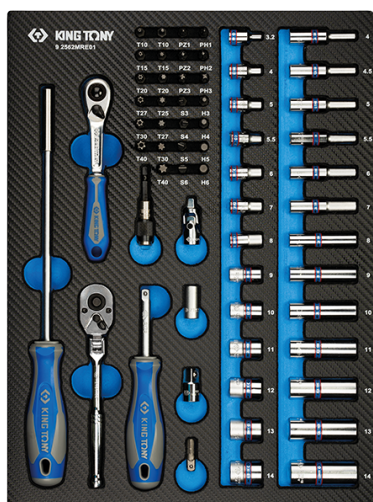

92562MRE

M Composição EVAWAVE de chaves de caixa e acessórios 1/4" métricos - 62 peças

Termoformado vazio : EF2562

Peso (kg) : 1.6

■ #9

		Series	Content
		 1/4"	2335M 3.2, 4, 5, 5.5, 6, 7, 8, 9, 10, 11, 12, 13, 14
		 1/4"	2235M 4, 4.5, 5, 5.5, 6, 7, 8, 9, 10, 11, 12, 13, 14
	 3/8"  1/4"		2813 2813
	 1/4"		2792 2792
	 1/4"  1/4"		2142 2142
	 1/4"		213312DF 2133NU
	 1/4"		2781P 278106P
	 1/4"		2178DF 2178DF

			752	75260
			770	25mm
			1025P	PH1, PH2, PH3
			1025Z	PZ1, PZ2, PZ3
			1025H	H3, H4, H5, H6
			1025S	3.0, 4.0, 5.0, 6.0
			1025T	T10, T15, T20, T25, T27, T30, T40
			1025U	T10H, T15H, T20H, T25H, T27H, T30H, T40H
			2773GS	277355GS