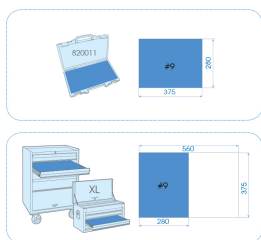

92562MRE

M Composição EVAWAVE de chaves de caixa e acessórios 1/4" métricos - 62 peças

Termoformado vazio : EF2562

Peso (kg) : 1.6

■ #9

		Series	Content
		 1/4"	2335M 3.2, 4, 5, 5.5, 6, 7, 8, 9, 10, 11, 12, 13, 14
		 1/4"	2235M 4, 4.5, 5, 5.5, 6, 7, 8, 9, 10, 11, 12, 13, 14
	 3/8"  1/4"		2813 2813
	 1/4"		2792 2792
	 1/4"  1/4"		2142 2142
	 1/4"		213312DF 2133NU
	 1/4"		2781P 278106P
	 1/4"		2178DF 2178DF