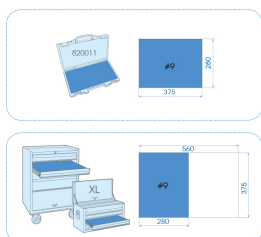

94537MRV

M Composição EVAWAVE de chaves de caixa com acessórios 1/2" em métrico - 37 peças

Termoformado vazio : EF4537

#9

		Series	Content
		1/2"	4335M 8, 10, 11, 12, 13, 14, 15, 16, 17, 18, 19, 20, 21, 22, 23, 24, 26, 27, 28, 30, 32
		1/2"	4375M E10, E12, E14, E16, E18, E20, E22, E24
		1/2"	4293 429302
		1/2"	4251 425105R, 425110R
		1/2"	4791 4791
		1/2"	4635 463014RC 463516M, 463521R
		1/2"	4779G 477910G