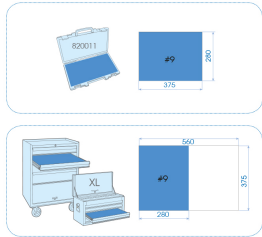

93544MRV

M Composição EVAWAVE de chaves de caixa com acessórios 3/8" em métrico - 44 peças

Termoformado vazio : EF3544

#9

		Series	Content
		3/8"	3335M 10, 11, 12, 13, 14, 15, 16, 17, 18, 19, 20, 21, 22
		3/8"	3375M E7, E8, E10, E11, E12
		3/8"	3230M 8, 10, 11, 12, 13, 14, 16, 17, 19
		3/8"	3750M 10, 11, 12, 13, 14, 15, 16, 17, 18, 19
	3/8" 1/4"		3812 3812
	3/8" 1/2"		3814 3814
	3/8"		3779G 377908G
	3/8"		3223 322314