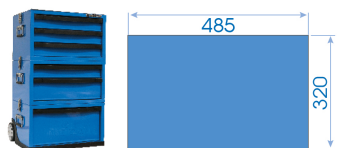

### EVAWAVE set with slotted and PHILLIPS® screwdrivers - 13 pcs

■ #11

	Series	Content
		1462 12x250
		1422 3x75, 4x100, 5.5x125, 6.5x38, 6.5x150, 8x175, 10x200
		1421 PH1x80, PH2x38, PH2x100, PH3x150
	2121	212118