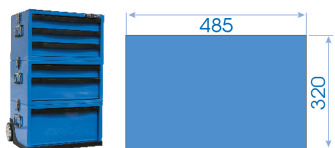

### EVAWAVE set with slotted and PHILLIPS® screwdrivers - 13 pcs

■ #11

	Series	Content
		1462 12x250
		1422 3x75, 4x100, 5.5x125, 6.5x38, 6.5x150, 8x175, 10x200
		1421 PH1x80, PH2x38, PH2x100, PH3x150
	2121	212118