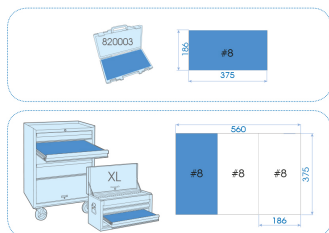

2550MRE

M 1/4" 6 points metric socket and accessories set - 50 pcs

Dimensões C x L x A : 389 x 230 x 66

Caixa vazia : 820003K

Peso (kg) : 2.2

- Metric
- EVA #8 (375 x 186 mm)
- 820003K Handy case

		Series	Content
		1/4"	2335M 4, 4.5, 5, 5.5, 6, 7, 8, 9, 10, 11, 12, 13, 14
		1/4"	2033 T8, T9, T10, T15, T20, T25, T27, T30, T40
		1/4"	2035 H3, H4, H5, H6, H7, H8, H10
		1/4"	2031 PH1, PH2, PH3, PH4
		1/4"	2032 4, 5.5, 6.5, 8, 10
		1/4"	2375M E4, E5, E6, E7, E8
	1/4"	2755G	275555G
	1/4"	2571	115 mm

KING TONY

Enjoy your work

		2293	100, 150 mm
		2221	50 mm
		2178DF	2178DF
		2792	2792
		820003K	820003K