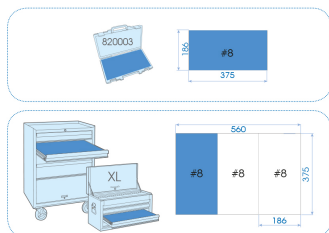

2550MRE

M 1/4" 6 points metric socket and accessories set - 50 pcs

Dimensões C x L x A : 389 x 230 x 66

Caixa vazia : 820003K

Peso (kg) : 2.2

-
-
- Metric
- 820003K Handy case
- EVA #8 (375 x 186 mm)

		Series	Content
		1/4"	2335M 4, 4.5, 5, 5.5, 6, 7, 8, 9, 10, 11, 12, 13, 14
		1/4"	2033 T8, T9, T10, T15, T20, T25, T27, T30, T40
		1/4"	2035 H3, H4, H5, H6, H7, H8, H10
		1/4"	2031 PH1, PH2, PH3, PH4
		1/4"	2032 4, 5.5, 6.5, 8, 10
		1/4"	2375M E4, E5, E6, E7, E8
	1/4"	2755G	275555G
	1/4"	2571	115 mm

KING TONY

Enjoy your work

		2293	100, 150 mm
		2221	50 mm
		2178DF	2178DF
		2792	2792
		820003K	820003K