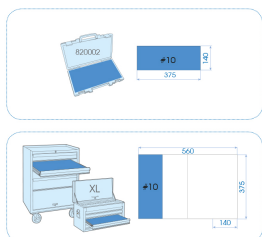

2044SRE

S 1/4" 6-point and 12-point inch socket set with accessories - 44 pcs

Caixa vazia : 820002K
 Dimensões C x L x A : 389 x 185 x 66
 Peso (kg) : 1.62

- Chave de caixa longa hexagonal
- EVA #10 (375 x 140 mm)
- Chave de caixa curta 12 faces
- 820002K Handy case

		Series		Content
			2330S	5/32", 3/16", 7/32", 1/4", 9/32", 5/16", 11/32", 3/8", 7/16", 15/32", 1/2"
			2235S	5/32", 3/16", 7/32", 1/4", 9/32", 5/16", 11/32", 3/8", 7/16", 1/2"
			5025H	H3/64", H1/16", H5/64", H3/32", H7/64", H1/8", H9/64", H5/32"
			1025S	3.0, 4.5, 5, 6.5, 8
			1025P	PH0, PH1, PH2, PH3
			2752G	275206G
			2178DF	2178DF
			2792	2792