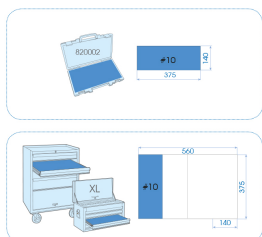

3523MRE09

M 3/8" hex socket set with accessories - 23 pcs

Dimensões C x L x A : 389 x 185 x 66

Caixa vazia : 820002K

Peso (kg) : 2.43

- Metric
-
-
- 820002K Handy case
- EVA #10 (375 x 140 mm)

		Series	Content
		3/8"	3335M 6, 7, 8, 9, 10, 11, 12, 13, 14, 15, 16, 17, 19, 21, 22, 23, 24
		3/8"	3755G 375508G
		3/8"	3293 75, 150 mm
		3/8"	3452G 215 mm
		3/8"	3792 3792
		3/8"	3571 200 mm
		820002K	820002K