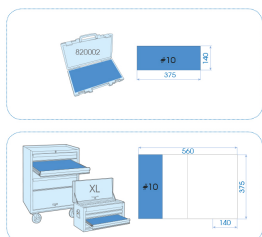

3523MRE09

M 3/8" hex socket set with accessories -
23 pcs

Dimensões C x L x A : 389 x 185 x 66

Caixa vazia : 820002K

Peso (kg) : 2.43

- Metric
-
-
- 820002K Handy case
- EVA #10 (375 x 140 mm)

		Series	Content
		3/8"	3335M 6, 7, 8, 9, 10, 11, 12, 13, 14, 15, 16, 17, 19, 21, 22, 23, 24
		3/8"	3755G 375508G
		3/8"	3293 75, 150 mm
		3/8"	3452G 215 mm
		3/8"	3792 3792
		3/8"	3571 200 mm
		820002K	820002K