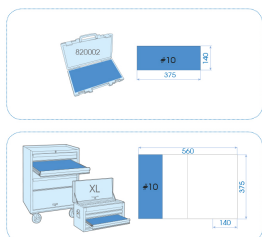

3523MRE10

M 3/8" hex socket set with accessories - 23 pcs

Caixa vazia : 820002K
 Dimensões C x L x A : 389 x 185 x 66
 Peso (kg) :

- Metric
-
-
- 820002K Handy case
- EVA #10 (375 x 140 mm)

		Series		Content
		3/8"	3335M	6, 7, 8, 9, 10, 11, 12, 13, 14, 15, 16, 17, 19, 21, 22, 23, 24
	3/8"		3771G	377108G
	3/8"		3293	75, 150 mm
	3/8"		3452G	215 mm
	3/8"		3792	3792
	3/8"		3571	200 mm
		820002K		820002K