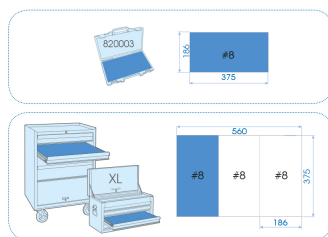

4523MRE

M 1/2" 6 point metric sockets and accessories set - 23 pcs

Caixa vazia : 820003K
 Dimensões C x L x A : 389 x 230 x 66
 EVAWAVE vazia : EF4523
 Peso (kg) : 3.88

- 6-point sockets
- Metric
- Ratchet with 5° take-up angle
- 820003K Handy case
- EVA #8 (375 x 186 mm)

		Series	Content
		1/2"	4335M 8, 9, 10, 11, 12, 13, 14, 15, 16, 17, 18, 19, 21, 22, 24, 27, 30, 32
		1/2"	4755G 475510G
		1/2"	4791 4791
		1/2"	4251 125, 250 mm
		1/2"	4572 457210
		820003K	820003K