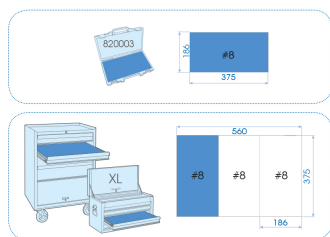

4523MRE

M 1/2" 6 point metric sockets and accessories set - 23 pcs

Caixa vazia : 820003K
 Dimensões C x L x A : 389 x 230 x 66
 EVAWAVE vazia : EF4523
 Peso (kg) : 3.88

- 6-point sockets
- Metric
- Ratchet with 5° take-up angle
- 820003K Handy case
- EVA #8 (375 x 186 mm)

		Series	Content
		1/2"	4335M 8, 9, 10, 11, 12, 13, 14, 15, 16, 17, 18, 19, 21, 22, 24, 27, 30, 32
		1/2"	4755G 475510G
		1/2"	4791 4791
		1/2"	4251 125, 250 mm
		1/2"	4572 457210
		820003K	820003K