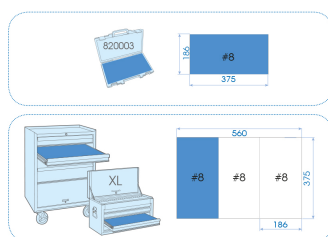

## 4523MRE01

**M** 1/2" 6 point metric sockets and accessories set - 23 pcs

Caixa vazia : 820003K  
 Dimensões C x L x A : 389 x 230 x 66  
 Peso (kg) : 3.88

- 6-point sockets
- Metric
- Ratchet with 11° take-up angle
- 820003K Handy case
- EVA #8 (375 x 186 mm)

		Series	Content
			4335M 8, 9, 10, 11, 12, 13, 14, 15, 16, 17, 18, 19, 21, 22, 24, 27, 30, 32
			4771G 477110G
			4791 4791
			4251 125, 250 mm
			4572 457210
		820003K	820003K