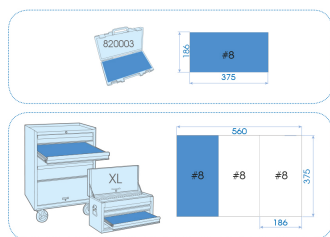

## 4523MRE01

**M** 1/2" 6 point metric sockets and accessories set - 23 pcs

Caixa vazia : 820003K  
 Dimensões C x L x A : 389 x 230 x 66  
 Peso (kg) : 3.88

- Metric
- 6-point sockets
- Ratchet with 11° take-up angle
- 820003K Handy case
- EVA #8 (375 x 186 mm)

		Series	Content
			4335M 8, 9, 10, 11, 12, 13, 14, 15, 16, 17, 18, 19, 21, 22, 24, 27, 30, 32
			4771G 477110G
			4791 4791
			4251 125, 250 mm
			4572 457210
		820003K	820003K