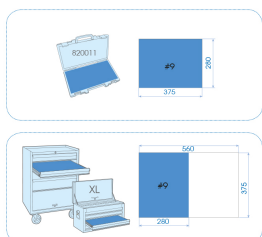

4527MRE01

M

1/2" 6 point metric socket and accessories set - 27 pcs

Caixa vazia : 820011K
 EVAWAVE vazia : EF452701
 Dimensões C x L x A : 422 x 372 x 92
 Peso (kg) : 6.11

- 6-point sockets
- Metric
- Ratchet with 5° take-up angle
- 820011K Handy case
- EVA #9 (375 x 280 mm)

		Series	Content
		1/2"	4335M 8, 9, 10, 11, 12, 13, 14, 15, 16, 17, 18, 19, 21, 22, 23, 24, 27, 29, 30, 32
	1/2"	4755G	475510G
	1/2"	4572	300 mm
	1/2"	4452F	375 mm
	1/2"	4251	125, 250 mm
	1/2"	4791	4791
	1/2"	4581	250 mm
		820011K	820011K