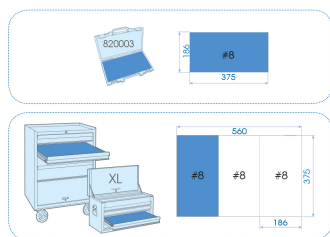

7555MRE10

M Set of metric 1/4" and 1/2" 6-point sockets and accessories - 55 pieces

Caixa vazia : 820003K
 EVAWAVE vazia : EF7555
 Dimensões C x L x A : 389 x 230 x 66
 Peso (kg) : 3.8

- 6-point sockets
- Metric
- 1/4" and 1/2" ratchets with 5° take-up angle
- 820003K Handy case
- EVA #8 (375 x 186 mm)

		Series	Content
		 1/4"	2335M 5.5, 6, 7, 8, 9, 10, 11, 12, 13, 14
		 1/2"	4335M 10, 11, 12, 13, 14, 15, 16, 17, 18, 19, 21, 22, 24, 27, 30, 32
		 1/4"	1025S 4.5, 6.5, 8
		 1/4"	1025P PH1, PH2, PH3
		 1/4"	1025Z PZ1, PZ2, PZ3
		 1/4"	1025U T10H, T15H, T20H, T25H, T27H, T30H, T40H
		 1/4"	1025H 3, 4, 5, 6, 7
		4755G	475510G