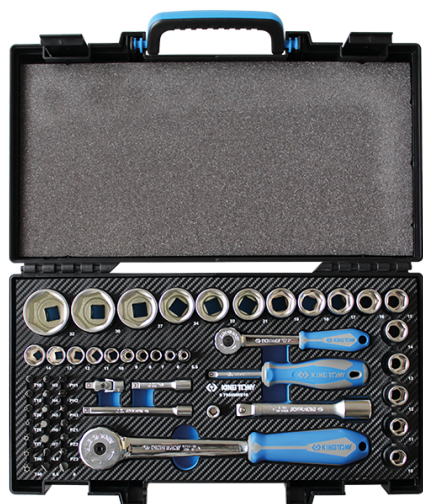

7555MRE10

M Set of metric 1/4" and 1/2" 6-point sockets and accessories - 55 pieces

Caixa vazia : 820003K
 EVAWAVE vazia : EF7555
 Dimensões C x L x A : 389 x 230 x 66
 Peso (kg) : 3.8

- 6-point sockets
- Metric
- 1/4" and 1/2" ratchets with 5° take-up angle
- 820003K Handy case
- EVA #8 (375 x 186 mm)

		Series	Content
		 1/4"	2335M 5.5, 6, 7, 8, 9, 10, 11, 12, 13, 14
		 1/2"	4335M 10, 11, 12, 13, 14, 15, 16, 17, 18, 19, 21, 22, 24, 27, 30, 32
		 1/4"	1025S 4.5, 6.5, 8
		 1/4"	1025P PH1, PH2, PH3
		 1/4"	1025Z PZ1, PZ2, PZ3
		 1/4"	1025U T10H, T15H, T20H, T25H, T27H, T30H, T40H
		 1/4"	1025H 3, 4, 5, 6, 7
		4755G	475510G