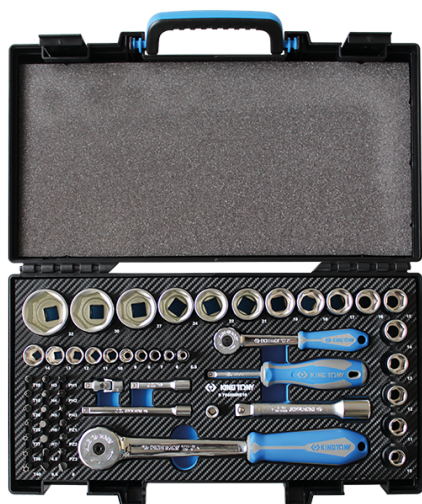

7555MRE10

M Set of metric 1/4" and 1/2" 6-point sockets and accessories - 55 pieces

Caixa vazia : 820003K
 EVAWAVE vazia : EF7555
 Dimensões C x L x A : 389 x 230 x 66
 Peso (kg) : 3.8

- 6-point sockets
- Metric
- 1/4" and 1/2" ratchets with 5° take-up angle
- 820003K Handy case
- EVA #8 (375 x 186 mm)

		Series	Content
		 1/4"	2335M 5.5, 6, 7, 8, 9, 10, 11, 12, 13, 14
		 1/2"	4335M 10, 11, 12, 13, 14, 15, 16, 17, 18, 19, 21, 22, 24, 27, 30, 32
		 1/4"	1025S 4.5, 6.5, 8
		 1/4"	1025P PH1, PH2, PH3
		 1/4"	1025Z PZ1, PZ2, PZ3
		 1/4"	1025U T10H, T15H, T20H, T25H, T27H, T30H, T40H
		 1/4"	1025H 3, 4, 5, 6, 7
		4755G	475510G