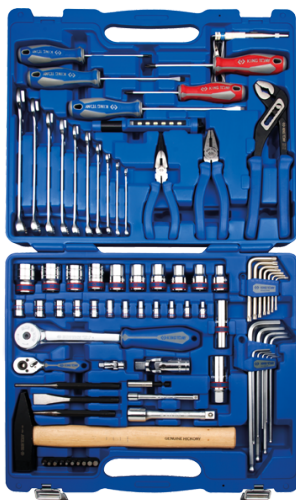

7581MR01

M 1/4" and 1/2" metric socket set with accessories - 81 pcs

Dimensões C x L x A :
 Peso (kg) :

		Series		Content
			2335M	4, 4.5, 5, 5.5, 6, 7, 8, 9, 10, 11, 12, 13
			276A	276A04G
			2221	222104
			2792	2792
			4335M	10, 11, 12, 13, 14, 15, 17, 19, 22, 24
			4635	16, 20.8 mm
			4755G	475510G
			4251	425105
			4791	4791
			1025H	H3, H4, H5, H6, H7, H8
			1025T	T20, T25, T30, T40
			1060	6, 7, 8, 10, 12, 13, 14, 15, 17, 19
			1120MR	H1.5, H2, H2.5, H3, H4, H5, H6, H8, H10

			
		1147R	T10H, T15H, T20H, T25H, T27H, T30H, T40H
		1421	PH1 x 80, PH2 x 100
		1422	4 x 100, 5.5 x 125, 6.5 x 150
		6111	611106
		6311	631106
		6516C	651610C
			750 75060
		761	Ø4
		762	15 mm
		764	Ø4
		78210S	7821500S
		79831	79831
		9DC22	9DC22