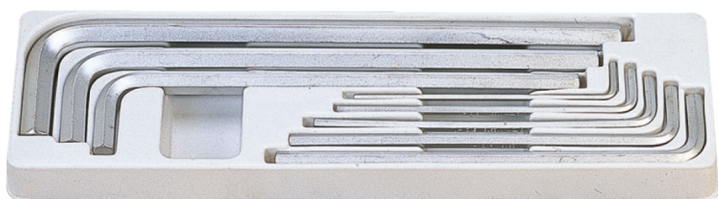

20208SR01

S Jogo chaves macho hexagonais extra longas polegadas - 8 pçs

Termoformado vazio : 8420208SR01

Dimensões C x L x A : 340x100x25

Peso (kg) : 1.25

	Series	Content
		1125S
		1/8", 5/32", 3/16", 1/4", 5/16", 3/8", 1/2", 9/16"