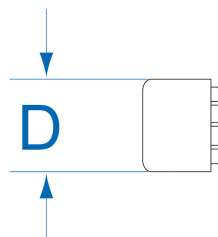

915_G

Interchangeable rubber hammer tips - rubber

Tamanho D (mm)

91522G

22

91527G

27

91532G