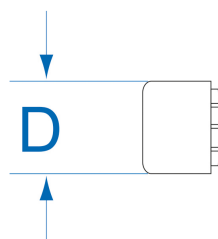

915_G

Interchangeable rubber hammer tips - rubber

Tamanho D (mm)

91522G

22

91527G

27

91532G