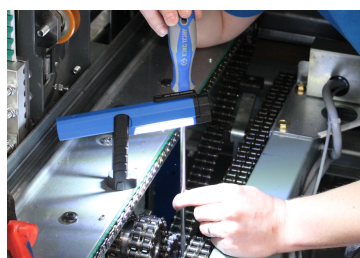

9TA28

Inspection Lamp 1.5W COB + 1 LED (145 & 80 lm)

CE, RoHS

- Luminosité: 145 lumens (lm) + 80 lumens (lm)
- 1,5W COB (Frente) + 1 LED (Top)
- Material : ABS+PS
- Swiveling magnetic base 180°
- Acessório: cabo USB-C
- Chargeable battery : 3.7V - 800mAh Li-ion
- Pharging time : 2 hours
- 2 hours of continous light
- Temperatura de cor da lâmpada : 7200 kelvins (luz branca)