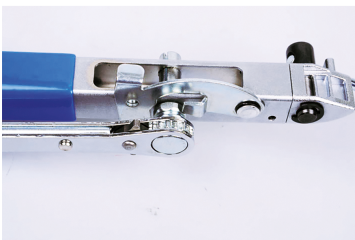

9BB31

Steel gimbal boot clamp pliers

- Quick and easy installation of steel CVJ boot clamps
- Ratchet tightening system and clamp cutter included
- Suitable for all types of vehicles
- (1) Ratchet tightening
- (2) Clamp cutter

9BB31

L (mm)

124

Peso (g)

346.8