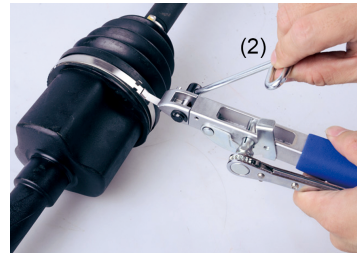

9BB31

Steel gimbal boot clamp pliers

- Quick and easy installation of steel CVJ boot clamps
- Ratchet tightening system and clamp cutter included
- Suitable for all types of vehicles
- (1) Ratchet tightening
- (2) Clamp cutter

9BB31

L (mm)

124

Peso (g)

346.8