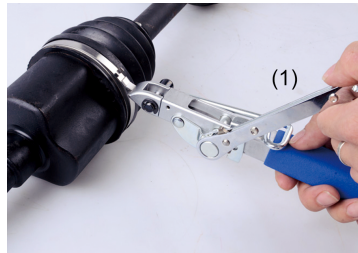

9BB31

Steel gimbal boot clamp pliers

- Quick and easy installation of steel CVJ boot clamps
- Ratchet tightening system and clamp cutter included
- Suitable for all types of vehicles
- (1) Ratchet tightening
- (2) Clamp cutter

9BB31

L (mm)

124

Peso (g)

346.8