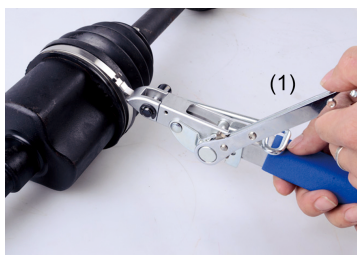

9BB31

Steel gimbal boot clamp pliers

- Quick and easy installation of steel CVJ boot clamps
- Ratchet tightening system and clamp cutter included
- Suitable for all types of vehicles
- (1) Ratchet tightening
- (2) Clamp cutter

9BB31

L (mm)

124

Peso (g)

346.8