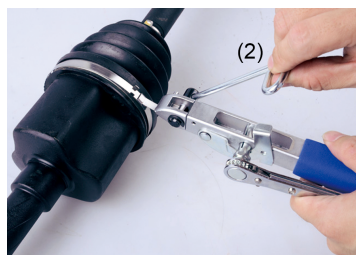

9BB31

Steel gimbal boot clamp pliers

- Quick and easy installation of steel CVJ boot clamps
- Ratchet tightening system and clamp cutter included
- Suitable for all types of vehicles
- (1) Ratchet tightening
- (2) Clamp cutter

9BB31

L (mm)

124

Peso (g)

346.8