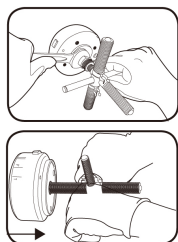

9XAH1

6 in 1 Flywheel puller

Peso (g)

9XAH1

17.5