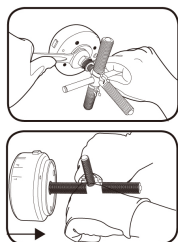

9XAH1

6 in 1 Flywheel puller

9XAH1

Peso (g)

17.5