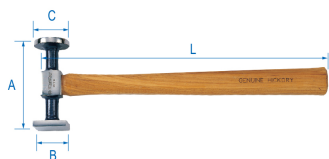

9CF110

Martelo

- Hammer to tender and to hover
- 1 convex head and 1 flat square head
- Security fitting
- Cabo em Hickory

	A (mm)	B (mm)	C (mm)	L (mm)	Peso (g)
9CF110	98,5	38	40	325	440