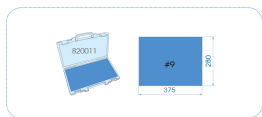

91220MRV

M Combination wrenches EVAWAVE tool set - 20 pcs

Peso (kg) : 3.49

■ #9 (280 x 375 mm)

Series

Content

1060

6, 7, 8, 9, 10, 11, 12, 13, 14, 15, 16, 17, 18, 19, 21, 22, 24, 27, 30, 32