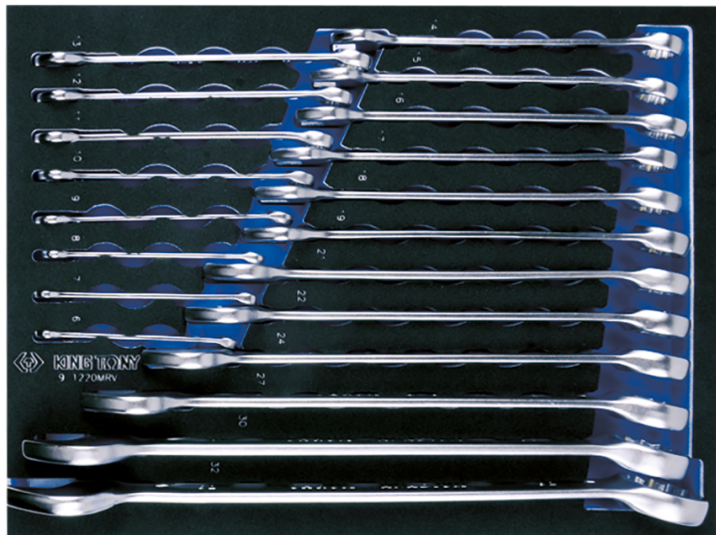

91220MRV

M Combination wrenches EVAWAVE tool set - 20 pcs

Peso (kg) : 3.49

■ #9 (280 x 375 mm)

Series

Content

1060

6, 7, 8, 9, 10, 11, 12, 13, 14, 15, 16, 17, 18, 19, 21, 22, 24, 27, 30, 32