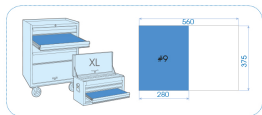

91220MRV

M Combination wrenches EVAWAVE tool set - 20 pcs

Peso (kg) : 3.49

■ #9 (280 x 375 mm)

Series

Content

1060

6, 7, 8, 9, 10, 11, 12, 13, 14, 15, 16, 17, 18, 19, 21, 22, 24, 27, 30, 32