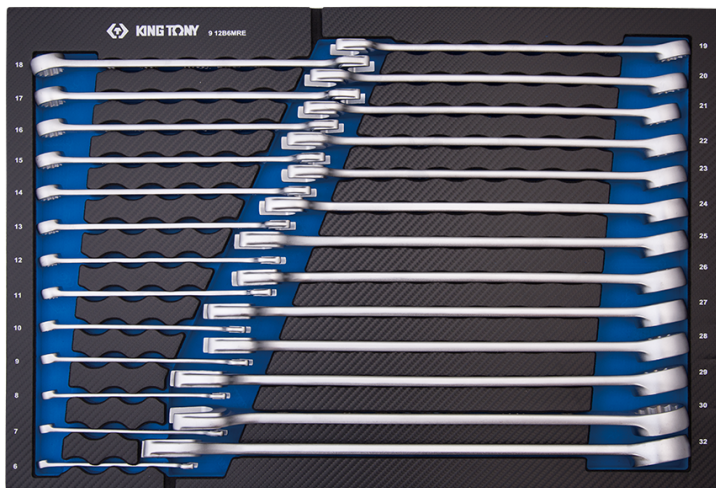

912B6MRE

M Composição EVAWAVE de chaves mistas longas e leves métricas - 26 peças

Peso (kg) : 5.9

■ #6 (560 x 375 mm)

Series

Content

1061

6, 7, 8, 9, 10, 11, 12, 13, 14, 15, 16, 17, 18, 19, 20, 21, 22, 23, 24, 25, 26, 27, 28, 29, 30, 32