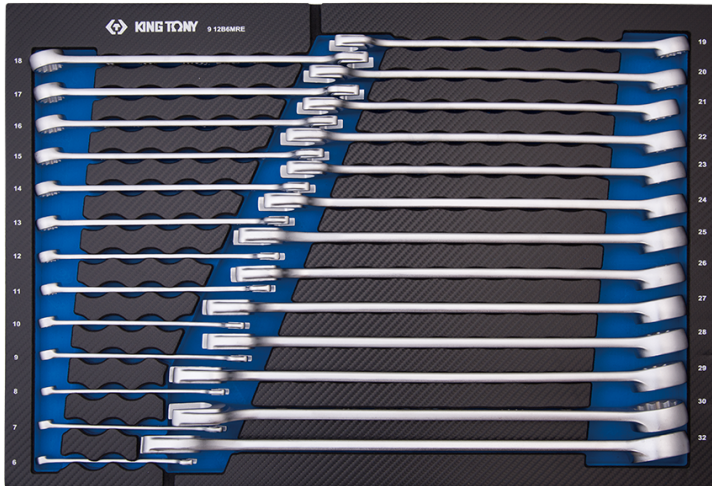

## 912B6MRE

**M** Composição EVAWAVE de chaves mistas longas e leves métricas - 26 peças

Peso (kg) : 5.9

■ #6 (560 x 375 mm)

Series

Content

1061

6, 7, 8, 9, 10, 11, 12, 13, 14, 15, 16, 17, 18, 19, 20, 21, 22, 23, 24, 25, 26, 27, 28, 29, 30, 32