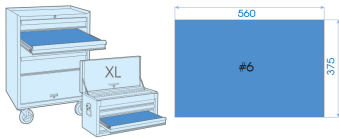

## 912B6MRE

**M** Composição EVAWAVE de chaves mistas longas e leves métricas - 26 peças

Peso (kg) : 5.9

■ #6 (560 x 375 mm)

Series

Content

1061

6, 7, 8, 9, 10, 11, 12, 13, 14, 15, 16, 17, 18, 19, 20, 21, 22, 23, 24, 25, 26, 27, 28, 29, 30, 32