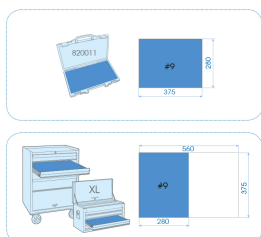

97582MRE

M Bandeja EVAWAVE + PP de chaves de caixa 1/4" e acessórios - 82 peças

Peso (kg) : 2.27

■ #9 (280 x 375 mm)

		Series	Content
		 1/4"	2335M 4, 4.5, 5, 5.5, 6, 7, 8, 9, 10, 11, 12, 13
		 1/4"	2375M 4, 5, 6, 7, 8
			2755G 275555G
			2571 257145
			2452 245205F
			2177DF 2177DF
			2221 222102, 222104
			2792 2792

	 1/2"		4112*	4112
	 1/4"  1/4"		2142	2142
		 1/4"	1025P	PH1, PH2, PH3
		 1/4"	1025Z	PZ1, PZ2, PZ3
		 1/4"	1025H	3, 4, 5, 6
		 1/4"	1025U	T7H, T8H, T9H, T10H, T15H, T20H, T25H, T27H, T30H, T40H
		 5/16"	1832H	H3, H4, H5, H6, H7, H8, H10, H12
		 5/16"	1832T	T15, T20, T25, T27, T30, T40, T45, T50
		 10mm	1636H	H5, H6, H7, H8, H10, H12
		 10mm	1636T	T30, T40, T45, T50, T55, T60
		 10mm	1636M	M6, M8, M10, M12
		 5/16"	1836S	11 x 2.0, 9 x 1.6
		 5/16"	1836P	PH2, PH3