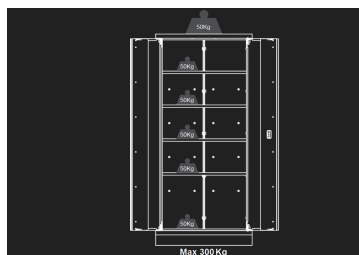

87D1118AKB

Armário de oficina, 2 portas

- Delivered with 4 shelves
- Central locking
- Blue front, gloss finish
- Black casing, matte finish

Dimensões L x P x H (mm)

Cor

87D1118AKB

915 x 460 x 2000

Black/Blue