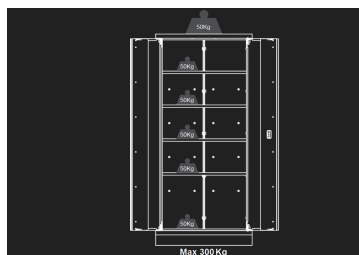

Dimensões L x P x H (mm)

Cor

87D1118AKB

915 x 460 x 2000

Black/Blue