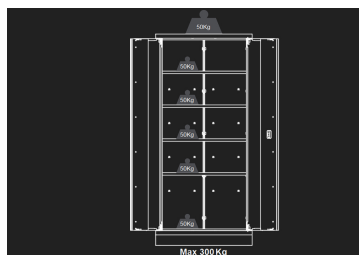

### Armário de oficina, 2 portas

- Delivered with 4 shelves
- Central locking
- Grey front, gloss finish
- Black casing, matte finish

Dimensões L x P x H (mm)

Cor

87D1118AKG

915x2000x460

Black/Grey