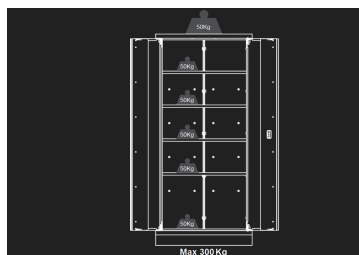

87D1118AKG

Armário de oficina, 2 portas

- Delivered with 4 shelves
- Central locking
- Grey front, gloss finish
- Black casing, matte finish

Dimensões L x P x H (mm)

Cor

87D1118AKG

915x2000x460

Black/Grey