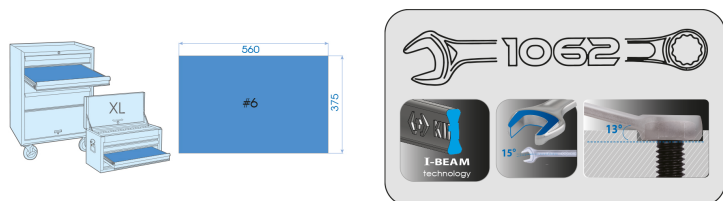

912D26MRE

M Composição EVAWAVE de chaves mistas métricas (I-beam) - 26 peças

Termoformado vazio : EF1226
Dimensões C x l (mm) : 560x375
Peso (kg) : 5.9

■ #6

Series

Content

1062

6, 7, 8, 9, 10, 11, 12, 13, 14, 15, 16, 17,
18, 19, 20, 21, 22, 23, 24, 25, 26, 27, 28,
29, 30, 32