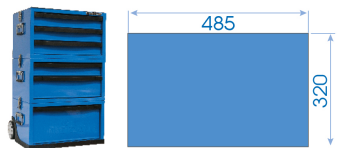

995127MRE1

M EVAWAVE set with combination wrenches and striking tools - 27 pcs

Dimensões C x l (mm) :

	Series	Content
	1062	6, 7, 8, 9, 10, 11, 12, 13, 14, 15, 16, 17, 18, 19, 20, 21, 22, 23, 24
	78210S	7821300S
	761	Ø4
	764	Ø3, Ø4, Ø5, Ø6
	762	17, 20