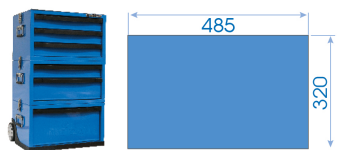

995127MRE1

M EVAWAVE set with combination wrenches and striking tools - 27 pcs

Dimensões C x l (mm) :

	Series	Content
	1062	6, 7, 8, 9, 10, 11, 12, 13, 14, 15, 16, 17, 18, 19, 20, 21, 22, 23, 24
	782105	78213005
	761	Ø4
	764	Ø3, Ø4, Ø5, Ø6
	762	17, 20