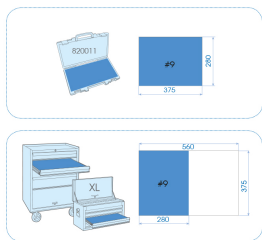

991190CRE

M S Bandeja EVAWAVE de chaves macho, pontas e acessórios - 90 peças

Peso (kg) : 2.22

■ #9 (280 x 375 mm)

	Series		Content
	 	276A	276A04G
	10D0		10,12,13,14,17,18,19
	3611R		361106R, 361108R
	 	1130M	(20107MR01) H2.5 , H3 , H4 , H5 , H6 , H8 , H10
		1147R	(20407PR) T10H , T15H , T20H , T25H , T27H , T30H , T40H
	 	1130S	(20107SR) 3/32" , 1/8" , 5/32" , 3/16" , 1/4" , 5/16" , 3/8"
	 	753	75363
	 	770	770225

		 1/4"	1025H	H3, H4, H5, H6
		 1/4"	1025P	PH1, PH2 x 2, PH3
		 1/4"	1025R	RB2
		 1/4"	1025S	3.0, 4.0, 5.0, 6.0
		 1/4"	1025T	T10, T15, T20, T25, T27, T30, T40
		 1/4"	1025U	T10H, T15H, T20H, T25H, T27H, T30H, T40H
		 1/4"	1025Z	PZ1, PZ2 x 2, PZ3
		77328		0.0015" ~ 0.025" (7732826)