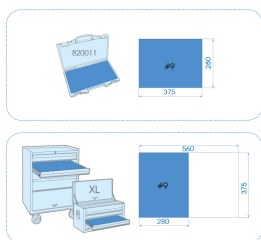

94221MRV

M Bandeja EVAWAVE de chaves de caixa longas 1/2" métricas 1/4" e 1/2" - 21 peças

Peso (kg) : 3.92

■ #9

Series

Content

4230M

8, 9, 10, 11, 12, 13, 14, 15, 16, 17, 18, 19, 21, 22, 24, 27, 30, 32, 33, 34, 36