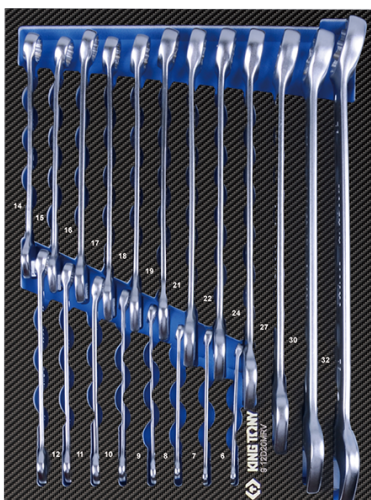

912D20MRE

M Composição EVAWAVE de chaves mistas métricas (I-beam) - 20 peças

■ #9 (280 x 375 mm)

Series

Content

1062

6, 7, 8, 9, 10, 11, 12, 13, 14, 15, 16, 17, 18, 19, 21, 22, 24, 27, 30, 32