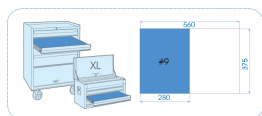

912D20MRE

M Composição EVAWAVE de chaves mistas métricas (I-beam) - 20 peças

■ #9 (280 x 375 mm)

Series

Content

1062

6, 7, 8, 9, 10, 11, 12, 13, 14, 15, 16, 17, 18, 19, 21, 22, 24, 27, 30, 32