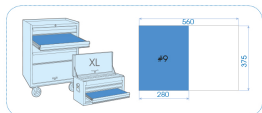

912D20MRE

M Composição EVAWAVE de chaves mistas métricas (I-beam) - 20 peças

■ #9 (280 x 375 mm)

	Series	Content
	1062	6, 7, 8, 9, 10, 11, 12, 13, 14, 15, 16, 17, 18, 19, 21, 22, 24, 27, 30, 32