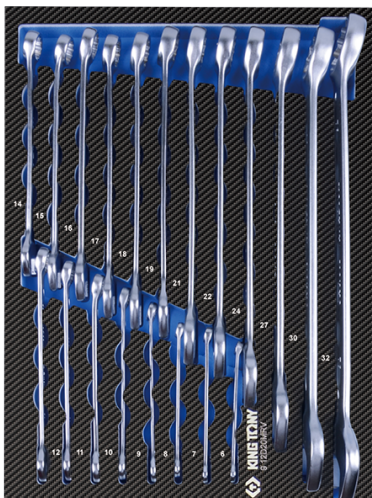

912D20MRE

M Composição EVAWAVE de chaves mistas métricas (I-beam) - 20 peças

■ #9 (280 x 375 mm)

	Series	Content
	1062	6, 7, 8, 9, 10, 11, 12, 13, 14, 15, 16, 17, 18, 19, 21, 22, 24, 27, 30, 32