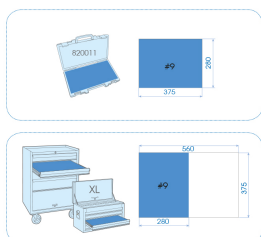

912D20MRV

M Composição EVAWAVE de chaves mistas métricas (I-beam) - 20 peças

Peso (kg) : 3.49

■ #9 (280 x 375 mm)

	Series	Content
	1062	6, 7, 8, 9, 10, 11, 12, 13, 14, 15, 16, 17, 18, 19, 21, 22, 24, 27, 30, 32