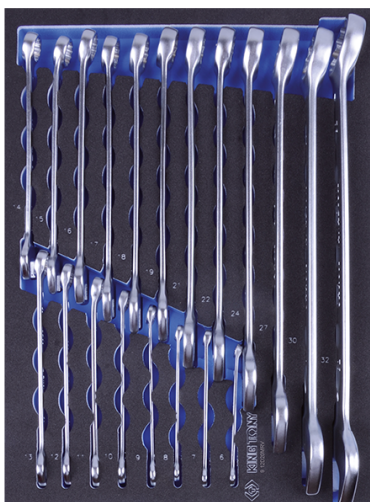

912D20MRV

M Composição EVAWAVE de chaves mistas métricas (I-beam) - 20 peças

Peso (kg) : 3.49

■ #9 (280 x 375 mm)

	Series	Content
	1062	6, 7, 8, 9, 10, 11, 12, 13, 14, 15, 16, 17, 18, 19, 21, 22, 24, 27, 30, 32