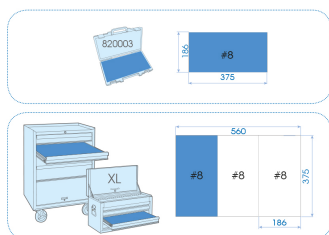

2572MRE

M 1/4" 6 points metric socket and accessories set - 72 pcs

Peso (kg) : 2.06
 Caixa vazia : 820003K (389 x 230 x 66 mm)

■ EVA #8 (375 x 187 mm)

		Series	Content
		1/4"	2335M 4, 5, 6, 7, 8, 9, 10, 11, 12, 13, 14
		1/4"	2235M 6, 7, 8, 9, 10, 11, 12, 13
		1/4"	2375M E4, E5, E6, E7, E8
		1/4"	2033 T8, T9, T10, T15, T20, T25, T27, T30, T40
		1/4"	2035 H3, H4, H5, H6
		1/4"	2037 T20, T25, T30, T40
		1/4"	1025P PH0, PH1, PH2 ø6mm, PH3
		1/4"	1025Z PZ1, PZ2, PZ3