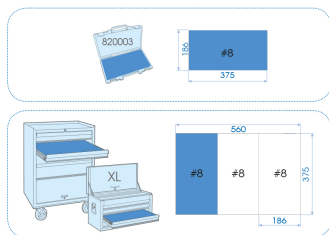

2572MRE

M 1/4" 6 points metric socket and accessories set - 72 pcs

Peso (kg) : 2.06
 Caixa vazia : 820003K (389 x 230 x 66 mm)

■ EVA #8 (375 x 187 mm)

		Series	Content
		1/4"	2335M 4, 5, 6, 7, 8, 9, 10, 11, 12, 13, 14
		1/4"	2235M 6, 7, 8, 9, 10, 11, 12, 13
		1/4"	2375M E4, E5, E6, E7, E8
		1/4"	2033 T8, T9, T10, T15, T20, T25, T27, T30, T40
		1/4"	2035 H3, H4, H5, H6
		1/4"	2037 T20, T25, T30, T40
		1/4"	1025P PH0, PH1, PH2 ø6mm, PH3
		1/4"	1025Z PZ1, PZ2, PZ3