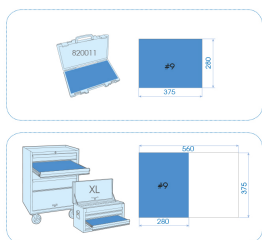

4532MRE10

M 1/2" 6 points metric socket and accessories set - 32 pcs

Peso (kg) : 6.34
 Caixa vazia : 820011K (422 x 372 x 92 mm)

■ #9 (375x280mm)

		Series	Content
		 1/2"	4335M 8, 9, 10, 11, 12, 13, 14, 15, 16, 17, 18, 19, 20, 21, 22, 23, 24
		 1/2"	4235M 10, 13, 16, 17, 18, 19, 21, 22, 24
	 1/2"	4773GS	477310GS
	 1/2"	4791	4791
	 1/2"	4572	457212 (300 mm)
	 1/2"	4251	425105 (125 mm), 425110 (250 mm)
	 1/2"	4453F	445315F (375 mm)
		820011K	820011K