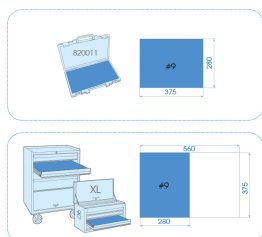

## 4532MRE10

**M** 1/2" 6 points metric socket and accessories set - 32 pcs

Peso (kg) : 6.34  
 Caixa vazia : 820011K (422 x 372 x 92 mm)

■ #9 (375x280mm)

		Series	Content
		 1/2"	4335M 8, 9, 10, 11, 12, 13, 14, 15, 16, 17, 18, 19, 20, 21, 22, 23, 24
		 1/2"	4235M 10, 13, 16, 17, 18, 19, 21, 22, 24
	 1/2"	4773GS	477310GS
	 1/2"	4791	4791
	 1/2"	4572	457212 (300 mm)
	 1/2"	4251	425105 (125 mm), 425110 (250 mm)
	 1/2"	4453F	445315F (375 mm)
		820011K	820011K