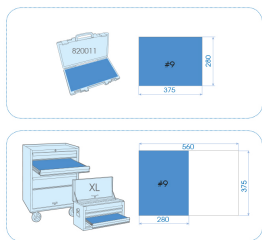

## 4546MRE02

**M** 1/2" 6 points metric socket and accessories set - 46 pcs

Peso (kg) : 7.14  
 Caixa vazia : 820011K (422 x 372 x 92 mm)

■ EVA #9 (375x280mm)

		Series	Content
		1/2"	4335M 8, 9, 10, 11, 12, 13, 14, 15, 16, 17, 18, 19, 20, 21, 22, 23, 24
		1/2"	4023 T20, T25, T27, T30, T40, T45, T50, T55, T60
		1/2"	4025 H4, H5, H6, H7, H8, H10, H12, H14, H17, H19
		1/2"	4026 M8, M10, M12, M14
	1/2"	4773GS	477310GS
	1/2"	4791	4791
	1/2"	4572	457212 (300 mm)
	1/2"	4251	425105 (125 mm), 425110 (250 mm)

4453F

445315F (375 mm)

820011K

820011K