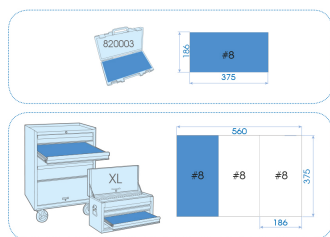

4524MRV04K

M 1/2" 6 point metric socket and accessories set - 24 pcs

Caixa vazia : 820003K
 Dimensões C x L x A : 389 x 230 x 66
 Peso (kg) : 5.08

- 6-point sockets
- EVA #8 (375 x 186 mm)
- 820003K Handy case
- Chave de roquete telescópica 1/2" (90 dentes) com ângulo de retoma de 4°.

		Series	Content
			4335M 8, 10, 11, 12, 13, 14, 15, 16, 17, 18, 19, 21, 22, 23, 24, 27, 28, 30, 32 mm
		477322GS	477322GS
		4572	457212
		4251	125, 250 mm
		4793	4793