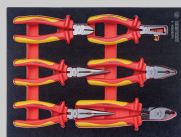

934086MRVD

M

Composição EVAWAVE VDE para carro de ferramentas - 86 peças.

Peso (kg) : 10.34

940606GPV

6116A

611607A

6146A

614608A

6216A

621606A

6318A

631808A

6336A

633608A

6716A

671606A

930612MRV

1471

PH0x75, PH1x100, PH2x100, PH3x150

				
			1472	3x75, 4x100, 3.5x100, 5.5x125, 6.5x150, 8x175
			1474	1x125, 2x150
				
955VE01MRV				
			2035VE	H3, H4, H5, H6
			2221VE	4, 6
			2335VE	5, 6, 7, 8, 9, 10, 11, 12, 13, 14
			3025VE	H8 , H10
			3221VE	6, 10
			3235VE	8, 10, 12, 14
			3335VE	10, 11, 12, 13, 14, 15, 16, 17, 18, 19
			2178VE	2178VE05
			2771VE	2771VE55
			3178VE	3178VE08
			3771VE	3771VE08
				
912FVE15MRV				
			10F0VE	7, 8, 9, 10, 11, 12, 13, 14, 16, 17, 18, 19, 21, 22, 24
				