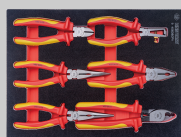

934086MRVD

M

Composição EVAWAVE VDE para carro de ferramentas - 86 peças.

Peso (kg) : 10.34

940606GPV

6116A

611607A

6146A

614608A

6216A

621606A

6318A

631808A

6336A

633608A

6716A

671606A

930612MRV

1471

PH0x75, PH1x100, PH2x100, PH3x150

				
			1472	3x75, 4x100, 3.5x100, 5.5x125, 6.5x150, 8x175
			1474	1x125, 2x150
				
955VE01MRV				
			2035VE	H3, H4, H5, H6
			2221VE	4, 6
			2335VE	5, 6, 7, 8, 9, 10, 11, 12, 13, 14
			3025VE	H8 , H10
			3221VE	6, 10
			3235VE	8, 10, 12, 14
			3335VE	10, 11, 12, 13, 14, 15, 16, 17, 18, 19
			2178VE	2178VE05
			2771VE	2771VE55
			3178VE	3178VE08
			3771VE	3771VE08
				
912FVE15MRV				
			10F0VE	7, 8, 9, 10, 11, 12, 13, 14, 16, 17, 18, 19, 21, 22, 24
				