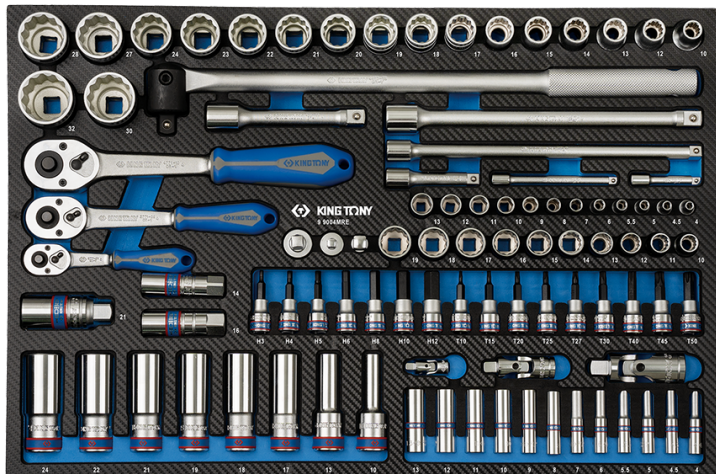

99004MRE

Composição de chaves de caixa 1/4", 3/8" e 1/2" com acessórios - 95 peças

Peso (kg) : 8.1

■ #6 (560 x 375 mm)

		Series	Content
		1/4"	2235M 4, 4.5, 5, 5.5, 6, 7, 8, 9, 10, 11, 12, 13
		3/8"	3635 16, 21
		3/8"	36A0 14
		1/4"	2335M 4, 4.5, 5, 5.5, 6, 7, 8, 9, 10, 11, 12, 13
		3/8"	3330M 10,11,12,13,14,15,16,17,18,19
		1/2"	4330M 10, 12, 13, 14, 15, 16, 17, 18, 19, 20, 21, 22, 23, 24, 27, 28, 30, 32
		1/2"	4230M 10, 13, 17, 18, 19, 21, 22, 24
		3/8"	3025 H3, H4, H5, H6, H8, H10, H12

			3023	T10, T15, T20, T25, T27, T30, T40, T45, T50
			2771G	277155G
			3771G	377108G
			4771G	477110GR
			3221	3", 10"
			2221	2", 4"
			4251	5", 10"
	 		2813	2813
			4791	4791R
			2792	2792
			3792	3792
	 		3812	3812
	 		4813	4813
			4462F	446218F